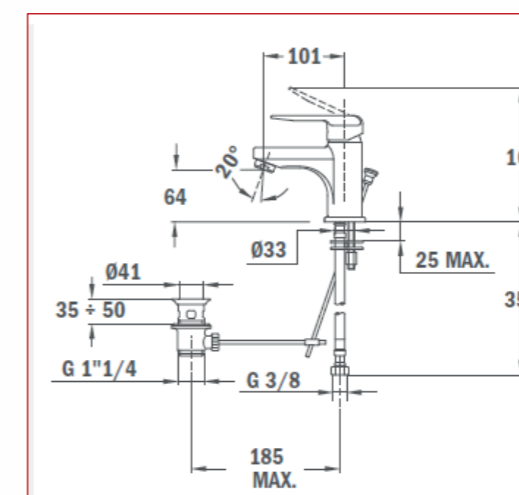

Destino : Para lavabo y lavabo empotrado
Tipo de producto : Monomando
Tipo de colocación : Para instalar
Acabado del producto: Cromado
Material: Latón
Material del mando: Latón
Adaptado para personas con movilidad reducida: No
Función: Monomando
Mecanismo: Cartucho cerámico 35 mm
Latiguillos de alimentación: Flexibles de alimentación 35 cm suministrado
Tipo de ahorro de agua: No
Colección compuesta de: Bidé
Tipo de aireador: Antical
Nombre de la serie: Inca
Uso: Lavabo
Diseño: Moderno
Tipo de producto: Caño bajo
Nombre de la serie: Inca
Tipo de grifería: Caño bajo
Nombre de la serie: Inca
Marca: TEKA STROHM
Tipo de apertura: Standard

Peso Bruto: 1,47 Kg. (5334612) / 1,65 Kg (5334212)