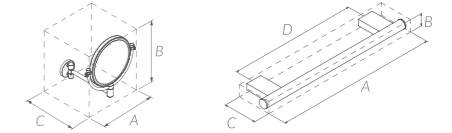

MAGNIFYING MIRRORS
ESPEJOS DE AUMENTO

MAGNIFYING MIRROR 2 ARMS LED BATTERY
ESPEJO AUMENTO 2 BRAZOS LED BATERIA

CHROME
A: 200 mm. B: 200 mm. C: 350 mm.
Ref. 168026

Luz blanca LED e interruptor.
LED white light and switch.