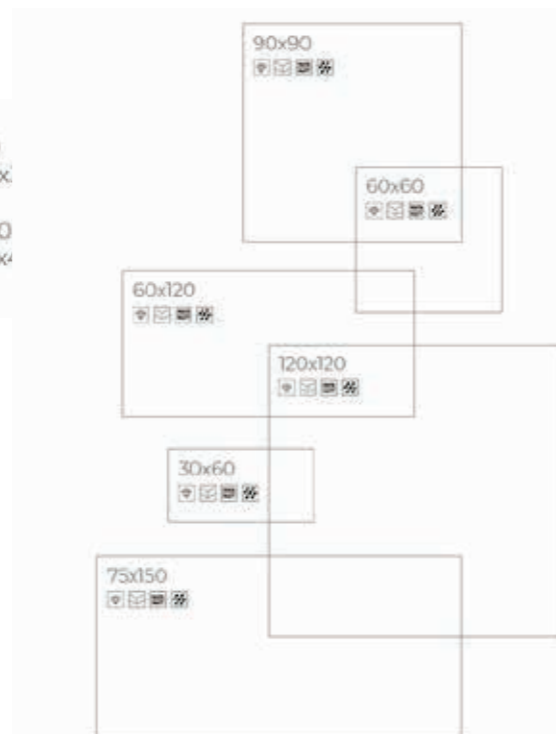

PORCELAIN RECTIFIED

30x60 11.81"x23.62"	75x150 29.53"x59.06"	90x90 35.43"x35.43"
60x120 23.62"x47.24"	60x60 23.62"x23.62"	120x120 47.24"x47.24"