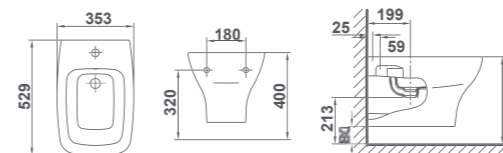

05172 **WALL-HUNG WC** 161,5

53 x 35 cm
P-trap. Concealed fixing kit included.

CUVETTE WC SUSPENDUE
53 X 35 cm

Sortie horizontale. Jeu de fixation caché inclus.

ПОДВЕСНОЙ УНИТАЗ
53 x 35 см

С горизонтальным выпуском.
Скрытое крепление включено.

51326 **SLIM FIXED SEAT**
ABATTANT FIXE SLIM
ФИКСИРОВАННОЕ СИДЕНЬЕ-КРЫШКА
SLIM

51327 **SLIM SOFT-CLOSING SEAT**
ABATTANT FREIN DE CHUTE SLIM
СИДЕНЬЕ С МЕХАНИЗМОМ ПЛАВНОГО
ОПУСКАНИЯ SLIM

51322 **FIXED SEAT**
ABATTANT FIXE
ФИКСИРОВАННОЕ СИДЕНЬЕ-КРЫШКА

51323 **SOFT-CLOSING SEAT**
ABATTANT FREIN DE CHUTE
СИДЕНЬЕ С МЕХАНИЗМОМ ПЛАВНОГО
ОПУСКАНИЯ

COMPLETE TOILET SET*
ENSEMBLE WC COMPLET*
ПОЛНЫЙ КОМПЛЕКТ УНИТАЗА*

55483 **WC FULL FRAME EON**

Installation system for wall-hung WC in dry walls. 6/3L, 4.5/3L and 4/2L flush. Installation accessories included. Minimum depth: 108/125 mm (DN90/DN100). Conversion bend ø90 or 110 mm

WC FULL FRAME EON
Système d'installation pour WC suspendu à paroi légère. Décharge de 6/3L, 4,5/3L et 4/2L. Accessoires d'installation inclus. Profondeur minimale : 108/125 mm (DN90/DN100). Coude ø90 ou 110 mm.

WC FULL FRAME EON
Система инсталляции подвешенного унитаза на тонкую стену. Слив на 6/3 л, 4,5/3 л и 4/2 л. Комплектующие для установки включены. Минимальная глубина крепления: 108/125 мм (DN90/DN100). Патрубок Ø 90 или 110 мм

5056369 **EON 3 DUAL FLUSH OPERATING PLATE**

Polished chrome.

PLAQUE DE COMMANDE DOUBLE POUSSOIR EON 3

Chrome brillant.

КЛАВИША ДВОЙНОГО СМЫВА EON 3

Глянцевый хром.

COMPLETE SET**
Other installation possibilities on pages 148-155

ENSEMBLE COMPLET**
D'autres possibilités d'installation aux pages 148-155

ПОЛНЫЙ КОМПЛЕКТ**
Другие варианты установки на страницах 148 - 155