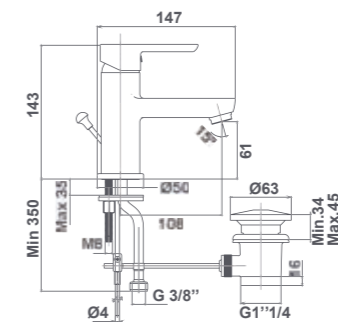

*Up-down valve not included. See page 193-194 | Bonde up-down non fournie. Voir page 193-194 |