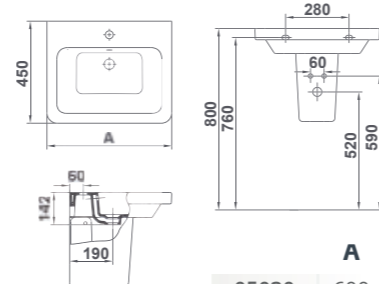

05035 **WASH-BASIN**
60 X 45 CM
With overflow. Back-to-wall
countertop installation. Template cut
to 53,6 x 41,8 cm.

VASQUE 60 X 45 cm
Avec trop-plein. Installation comme
vasque à encastrer collé au mur.
Gabarit de découpe de 53,6 x 41,8 cm.

РАКОВИНА
60 X 45 см
С переливом. Врезная установка,
крепление к стене. Шаблон для установки
раковины 53,6x41,8 см