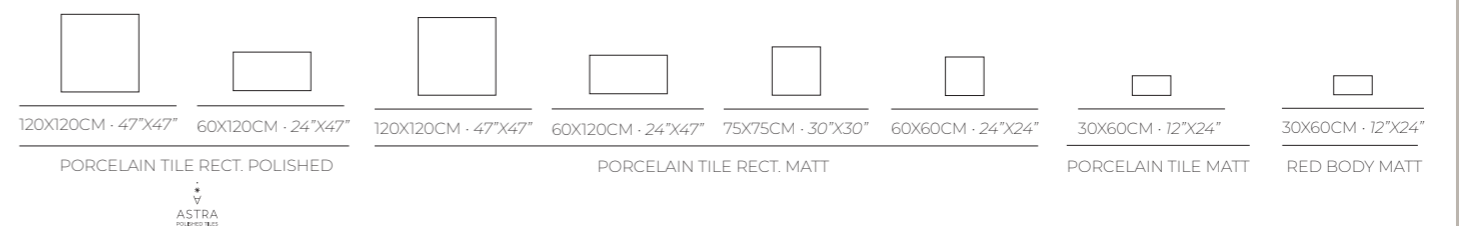

PRECIOUS BEAUTY
MADE LIGHT

LZ GREY