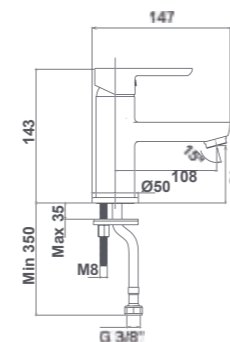

*Up-down valve not included. See page 193-194 | Bonde up-down non fournie. Voir page 193-194 |