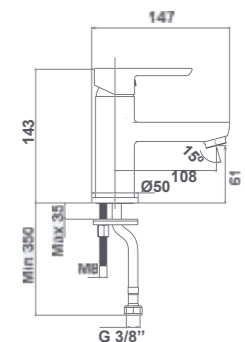

*Up-down valve not included. See page 193-194 | Bonde up-down non fournie. Voir page 193-194 |