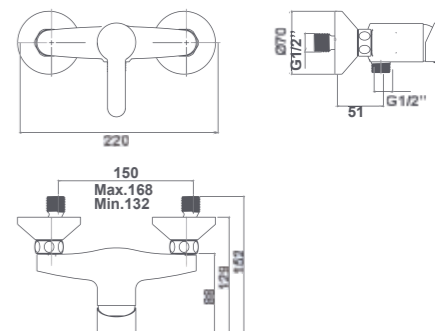

WATER LABEL

* Up-down valve not included. See page 193-194
* Bonde up-down non fournie. Voir page 193-194

SINGLE LEVER BATH AND SHOWER MIXER WITH SHOWER SET

39927

Shower set:

- Flexible shower hose 170 cm
- ø 10 cm hand shower. 1 function
- Hand shower holder