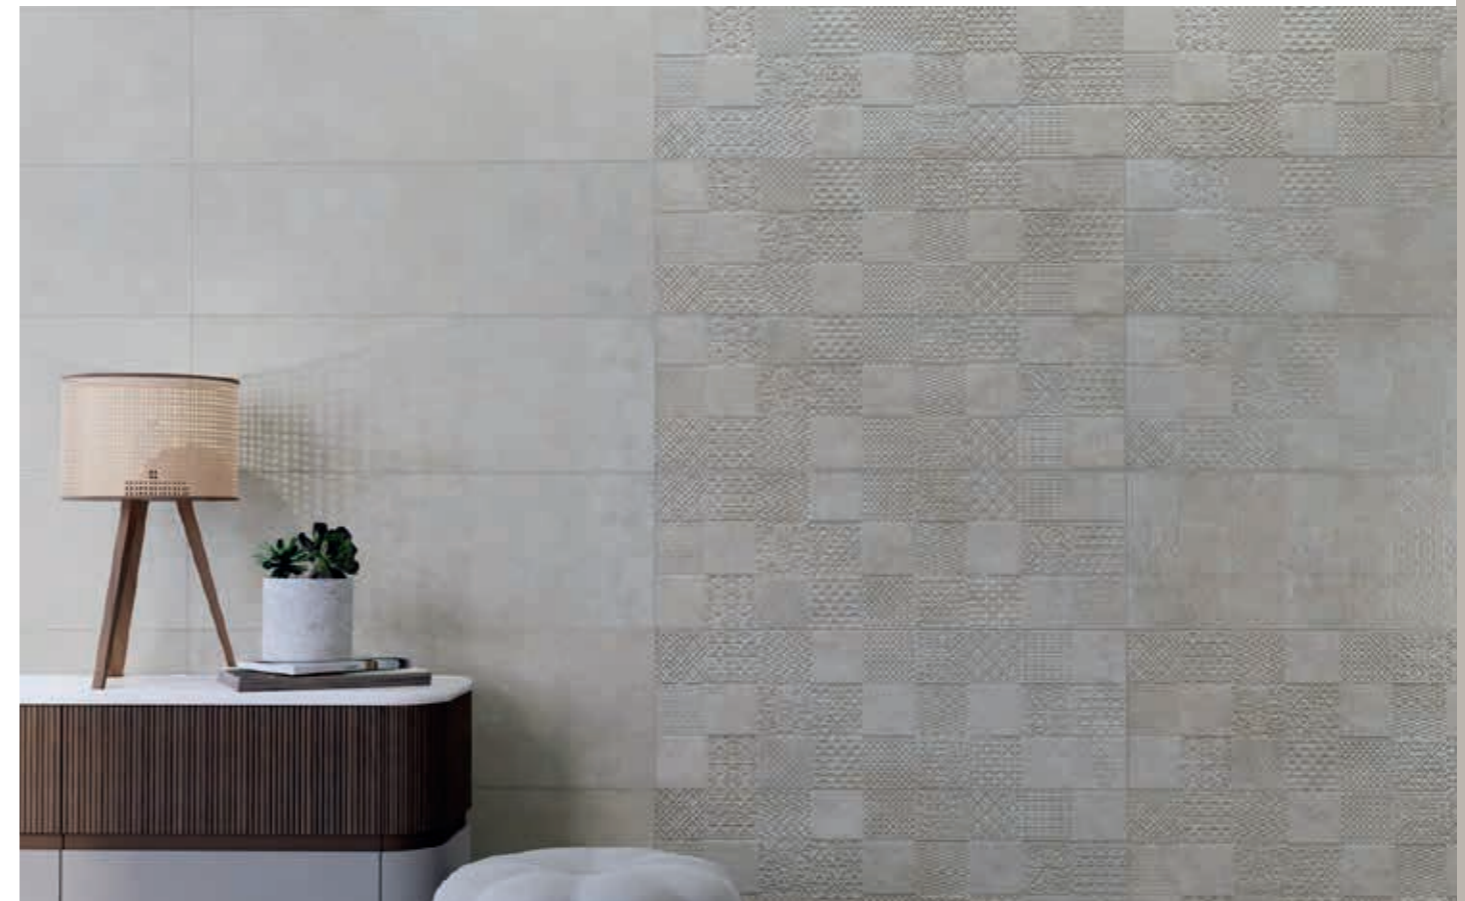

30x90
11.81"x35.43"

30x90
11.81"x35.43"