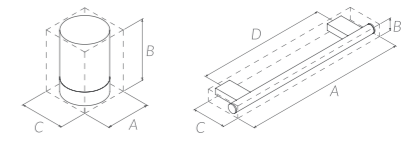

TOWEL BAR 350 MM. (14")
TOALLERO BARRA 350 MM.

CHROME
BLACK
A: 350 mm. B: 50 mm. C: 65 mm. D: 302 mm.

Ref. 194100
Ref. 194094

TOWEL BAR 450 MM. (18")
TOALLERO BARRA 450 MM.

CHROME
BLACK / NEGRO
A: 450 mm. B: 50 mm. C: 65 mm. D: 400 mm.

Ref. 189915
Ref. 194131

TOWEL BAR 600 MM. (24")
TOALLERO BARRA 600 MM.

CHROME
BLACK / NEGRO
A: 600 mm. B: 50 mm. C: 65 mm. D: 550 mm.

Ref. 181292
Ref. 185146