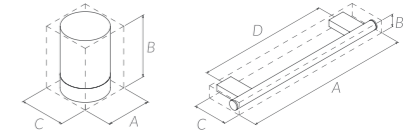

TOWEL BAR 300 MM. (12")
TOALLERO BARRA 300 MM.
GUN METAL
A: 330 mm. B: 50 mm. C: 64 mm. D: 280 mm. Ref. 186228