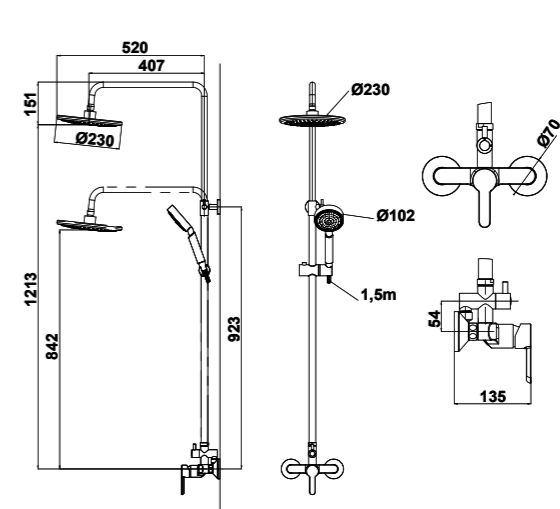

G-LAST TECHNOLOGY
Technologie G-Last | G-Last Technology

EUROPEAN POSITIVE LIST

ECO-G