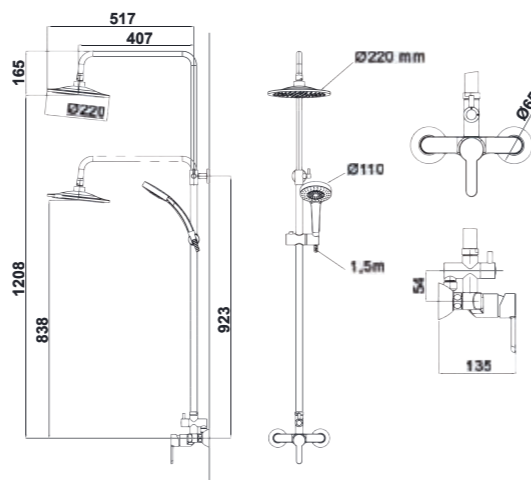

G-LAST TECHNOLOGY
Technologie G-Last | Технология G-Last

EUROPEAN POSITIVE LIST

ECO-G